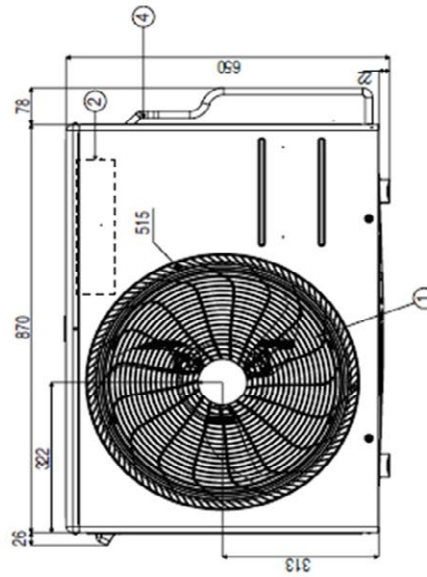

U24A Chassis

Unit : mm

No	Name	Description
6	Liquid Pipe Connection	Flare Joint
5	Gas Pipe Connection	Flare Joint
4	Service Valve Cover	
3	Power and Communication Cable Hole	
2	Control Box	
1	Air Outlet	