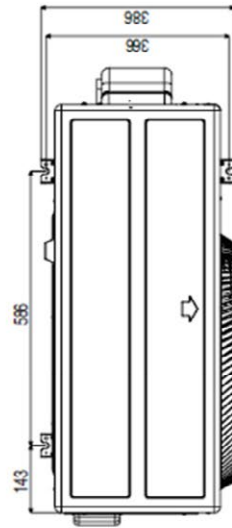

U24A Chassis

Unit : mm

No	Name	Description
6	Liquid Pipe Connection	Flare Joint
5	Gas Pipe Connection	Flare Joint
4	Service Valve Cover	
3	Power and Communication Cable Hole	
2	Control Box	
1	Air Outlet	