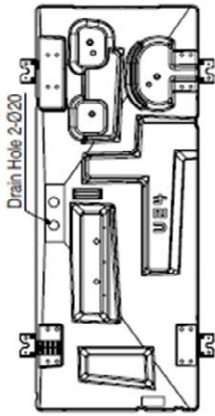

U24A Chassis

Unit : mm

No	Name	Description
6	Liquid Pipe Connection	Flare Joint
5	Gas Pipe Connection	Flare Joint
4	Service Valve Cover	
3	Power and Communication Cable Hole	
2	Control Box	
1	Air Outlet	