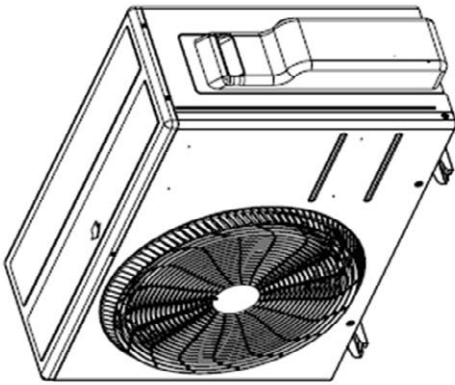

U24A Chassis

Unit : mm

No	Name	Description
6	Liquid Pipe Connection	Flare Joint
5	Gas Pipe Connection	Flare Joint
4	Service Valve Cover	
3	Power and Communication Cable Hole	
2	Control Box	
1	Air Outlet	