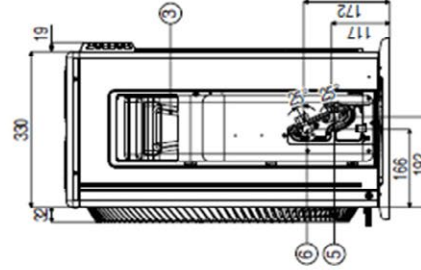

U24A Chassis

Unit : mm

No	Name	Description
6	Liquid Pipe Connection	Flare Joint
5	Gas Pipe Connection	Flare Joint
4	Service Valve Cover	
3	Power and Communication Cable Hole	
2	Control Box	
1	Air Outlet	