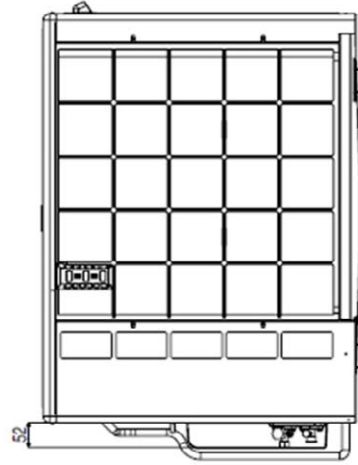

U24A Chassis

Unit : mm

No	Name	Description
6	Liquid Pipe Connection	Flare Joint
5	Gas Pipe Connection	Flare Joint
4	Service Valve Cover	
3	Power and Communication Cable Hole	
2	Control Box	
1	Air Outlet	