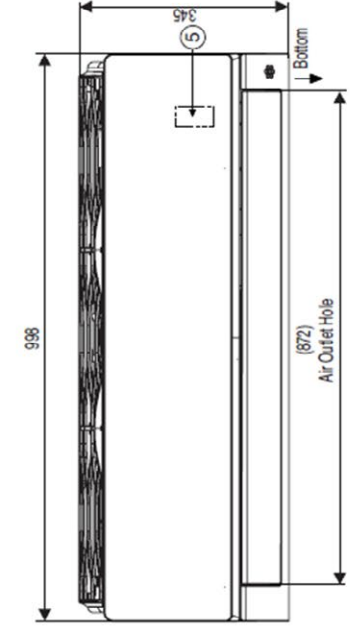

# Nástěnná jednotka Artcool AC18~24BK, AB18~24BK

Unit : mm

SK Chassis  
AM18BP

\* If airflow direction control is available,

No	Name	Description
6	Decoration Cover	
5	Display & Remote Controller Signal Receiver	
4	Terminal Block for Power Supply and Communication	
3	Drain Hose Connection	
2	Installation Plate	
1	Refrigerant, Drain Pipe and Cable Routing Hole	