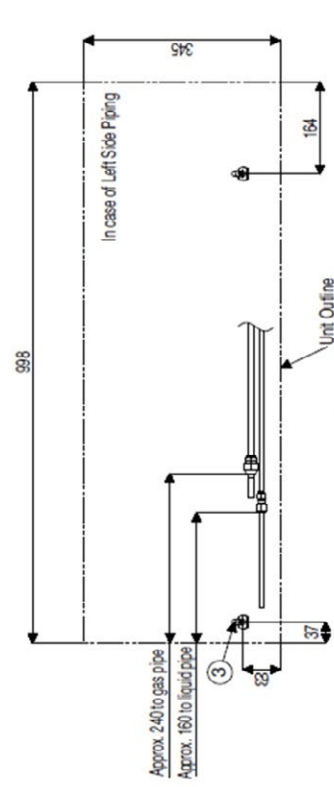

# Nástěnná jednotka Artcool AC18~24BK, AB18~24BK

Unit : mm

SK Chassis  
AM18BP

\* If airflow direction control is available,

No	Name	Description
6	Decoration Cover	
5	Display & Remote Controller Signal Receiver	
4	Terminal Block for Power Supply and Communication	
3	Drain Hose Connection	
2	Installation Plate	
1	Refrigerant, Drain Pipe and Cable Routing Hole	