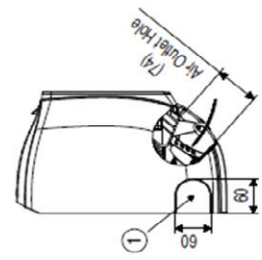

# Nástěnná jednotka Artcool AC18~24BK, AB18~24BK

Unit : mm

SK Chassis  
AM18BP

\* If airflow direction control is available,

No	Name	Description
6	Decoration Cover	
5	Display & Remote Controller Signal Receiver	
4	Terminal Block for Power Supply and Communication	
3	Drain Hose Connection	
2	Installation Plate	
1	Refrigerant, Drain Pipe and Cable Routing Hole	