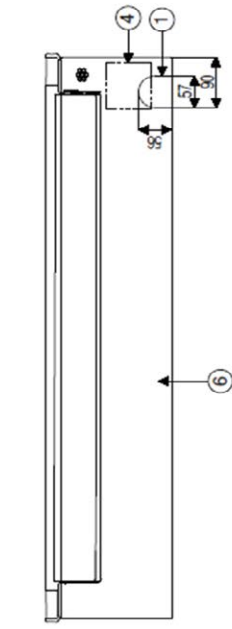

# Nástěnná jednotka Artcool AC18~24BK, AB18~24BK

Unit : mm

SK Chassis  
AM18BP

\* If airflow direction control is available,

No	Name	Description
6	Decoration Cover	
5	Display & Remote Controller Signal Receiver	
4	Terminal Block for Power Supply and Communication	
3	Drain Hose Connection	
2	Installation Plate	
1	Refrigerant, Drain Pipe and Cable Routing Hole	