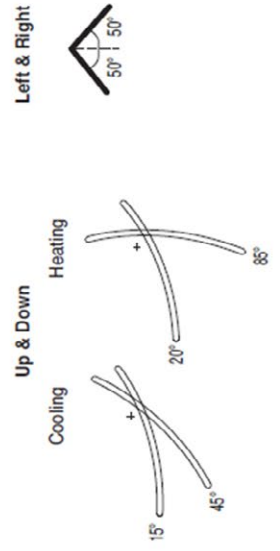

# Nástěnná jednotka Artcool AC18~24BK, AB18~24BK

Unit : mm

SK Chassis  
AM18BP

\* If airflow direction control is available,

No	Name	Description
6	Decoration Cover	
5	Display & Remote Controller Signal Receiver	
4	Terminal Block for Power Supply and Communication	
3	Drain Hose Connection	
2	Installation Plate	
1	Refrigerant, Drain Pipe and Cable Routing Hole	