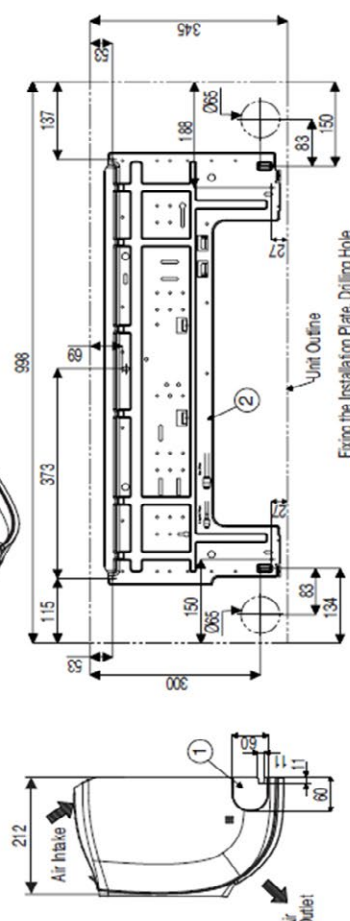

# Nástěnná jednotka Artcool AC18~24BK, AB18~24BK

Unit : mm

SK Chassis  
AM18BP

\* If airflow direction control is available,

No	Name	Description
6	Decoration Cover	
5	Display & Remote Controller Signal Receiver	
4	Terminal Block for Power Supply and Communication	
3	Drain Hose Connection	
2	Installation Plate	
1	Refrigerant, Drain Pipe and Cable Routing Hole	