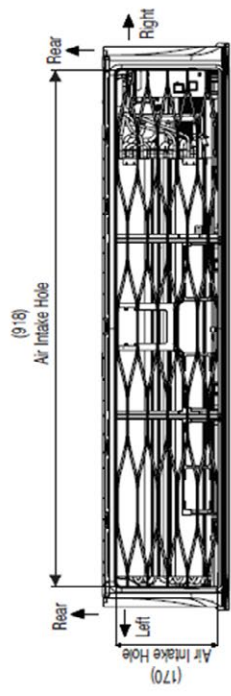

# Nástěnná jednotka Artcool AC18~24BK, AB18~24BK

Unit : mm

SK Chassis  
AM18BP

\* If airflow direction control is available,

No	Name	Description
6	Decoration Cover	
5	Display & Remote Controller Signal Receiver	
4	Terminal Block for Power Supply and Communication	
3	Drain Hose Connection	
2	Installation Plate	
1	Refrigerant, Drain Pipe and Cable Routing Hole	